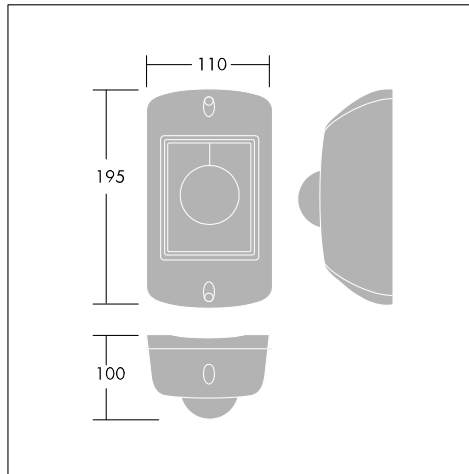

### Material/Finish

Sensor: die cast aluminium (AS 13) housing (EN AC-44300), powder coated in grey, any RAL colour on request. Standard corrosion class C5 according to ISO 9223: 2012.

Coordinated poles (France): painted cylindro-conical poles galvanised steel with invisible welding, drilled at 3,5m from ground to fix the device, heights proposed as standard 6 and 8m, diam 60 top, diam 134mm base, flange mounted 200mm spacings delivered with fixing bolts D16 M14. Door dimensions: H4000mm x 75mm, at 500mm from ground. Any RAL or texturised painting on request.