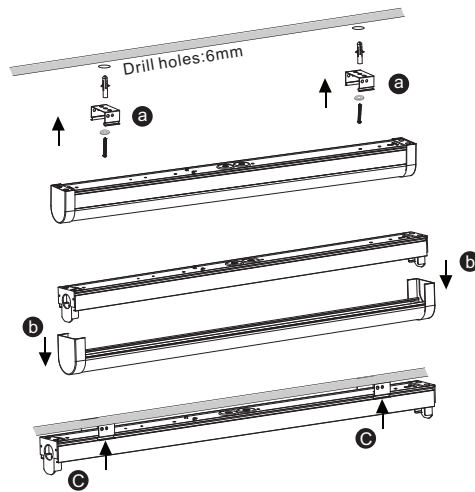

Information on replaceability:

1	LED Luminaire	X1
2	Bracket	X2
3	Plastic expansion	X2
4	Round head self-drilling screw 5x30	X2
5	Flat gasket 12x6/Center hole 6mm	X2
6	Instructions	X1
7	Accessory bag	X1

1

2a Install with Bracket

2b Direct installation

Product Description	LF(mm)
EMMA VARIOFLEX 600 2000 830/35/40	<540
EMMA VARIOFLEX 1200 4000 830/35/40	<1120
EMMA VARIOFLEX 1500 6000 830/35/40	<1420

3

4

5

6