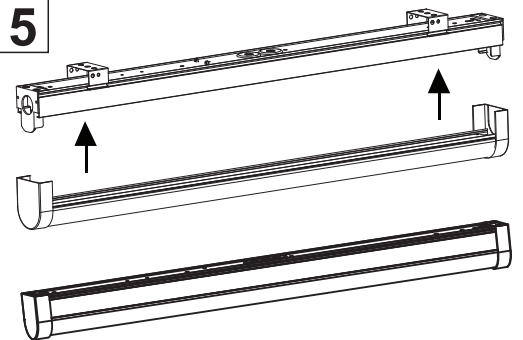

Information on replaceability:

1	LED Luminaire	X1
2	Bracket	X2
3	Plastic expansion	X2
4	Round head self-drilling screw 5x30	X2
5	Flat gasket 12x6/Center hole 6mm	X2
6	Instructions	X1
7	Accessory bag	X1

1

2a Install with Bracket

2b Direct installation

Product Description	LF(mm)
EMMA VARIOFLEX 600 2000 830/35/40	<540
EMMA VARIOFLEX 1200 4000 830/35/40	<1120
EMMA VARIOFLEX 1500 6000 830/35/40	<1420

3

4

5

6