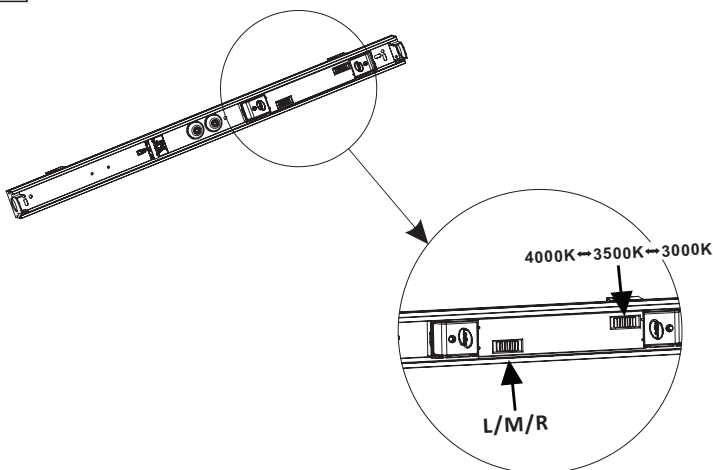

Information on replaceability:

1	LED Luminaire	X1
2	Bracket	X2
3	Plastic expansion	X2
4	Round head self-drilling screw 5x30	X2
5	Flat gasket 12x6/Center hole 6mm	X2
6	Instructions	X1
7	Accessory bag	X1

1

2a Install with Bracket

2b Direct installation

Product Description	LF(mm)
EMMA VARIOFLEX 600 2000 830/35/40	<540
EMMA VARIOFLEX 1200 4000 830/35/40	<1120
EMMA VARIOFLEX 1500 6000 830/35/40	<1420

3

4

5

6