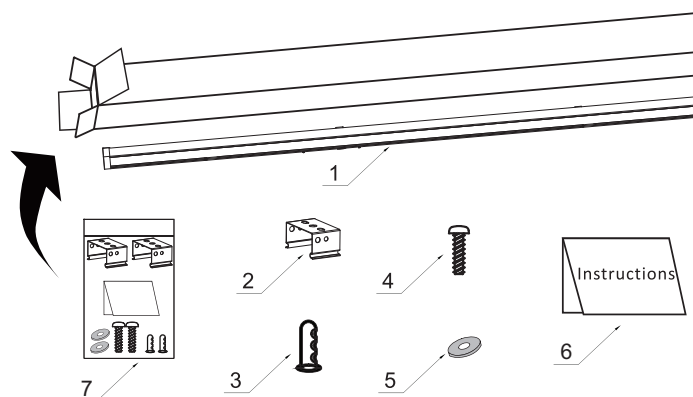

3. The manufacturer, shall not be liable for any damage resulting from inappropriate modifications to the luminaire or faulty installation.

4. Caution, risk of electric shock.

The control gear provides basic insulation between the LV supply and the control circuit.

Information on replaceability:

1	LED Luminaire	X1
2	Bracket	X2
3	Plastic expansion	X2
4	Round head self-drilling screw 5x30	X2
5	Flat gasket 12x6/Center hole 6mm	X2
6	Instructions	X1
7	Accessory bag	X1