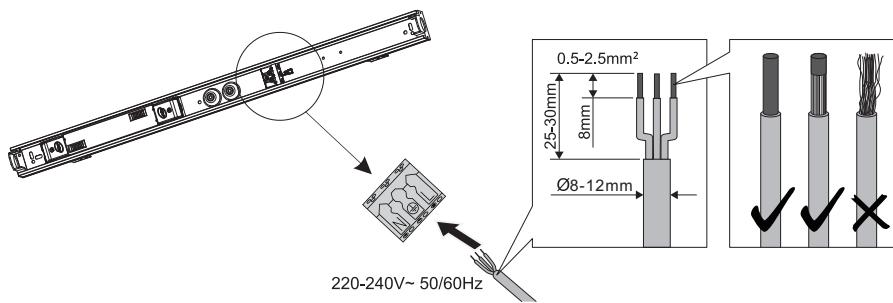

Information on replaceability:

1	LED Luminaire	X1
2	Bracket	X2
3	Plastic expansion	X2
4	Round head self-drilling screw 5x30	X2
5	Flat gasket 12x6/Center hole 6mm	X2
6	Instructions	X1
7	Accessory bag	X1

1

2a Install with Bracket

2b Direct installation

Product Description	LF(mm)
EMMA VARIOFLEX 600 2000 830/35/40	<540
EMMA VARIOFLEX 1200 4000 830/35/40	<1120
EMMA VARIOFLEX 1500 6000 830/35/40	<1420

3

4

5

6