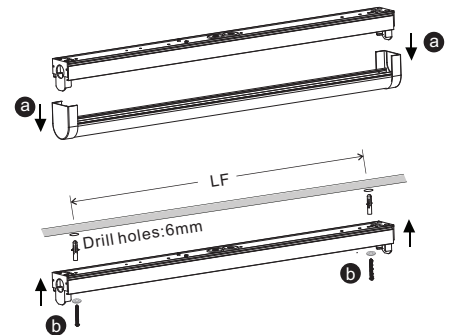

Information on replaceability:

1	LED Luminaire	X1
2	Bracket	X2
3	Plastic expansion	X2
4	Round head self-drilling screw 5x30	X2
5	Flat gasket 12x6/Center hole 6mm	X2
6	Instructions	X1
7	Accessory bag	X1

1

2a Install with Bracket

2b Direct installation

Product Description	LF(mm)
EMMA VARIOFLEX 600 2000 830/35/40	<540
EMMA VARIOFLEX 1200 4000 830/35/40	<1120
EMMA VARIOFLEX 1500 6000 830/35/40	<1420

3

4

5

6