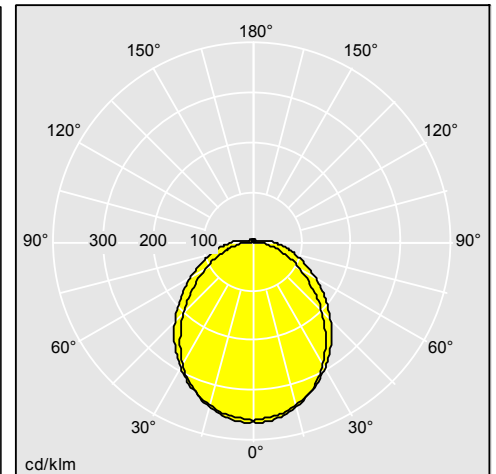

96630837

Material/Finish

Body: Pre-painted white 0.7mm galvanised steel.
Endcaps: Shockproof ASA plastic, white.
Diffuser: Prismatic acrylic.

Installation/Mounting

Keyhole fixing positions $\varnothing 14$ mm for direct mounting to ceiling, wall or via bracket. Fixing centres: 500mm (600mm fixture). Two cable entries $\varnothing 19$ mm in the centre of the body and a knockout hole in the endcaps. Grommets included. Cable capacity 3 x 2 x 2.5mm².

Specification

To specify state:

Slim LED luminaire with curved frosted prismatic diffuser for surface mounting. Single and through wiring variants. Robust and IP44 sealed housing.
As Thorn Prisma.