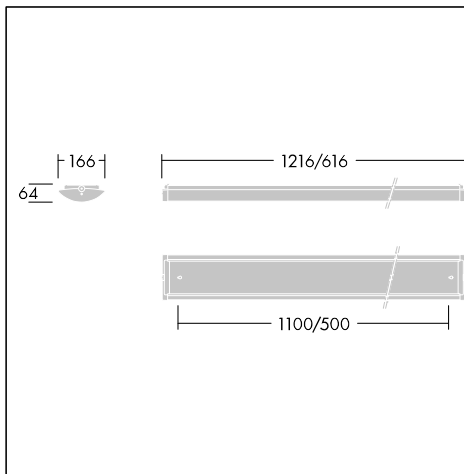

Prisma

Slim LED luminaire with curved prismatic diffuser for surface mounting

- Through wiring (TW) variants available
- Robust and IP44 sealed housing extends applications to canteens, kitchens, laundry rooms, garages etc.
- Curved frosted (FR) prismatic diffuser for more visual comfort (wide light distribution, reduced glare)
- Highly efficient LED variants (up to 120 lm/W), sensor variants for even more energy saving
- Available in two lengths (600mm / 1200mm)

Photographs, line drawings and photometric data are representative only. For specific product detail please select an individual product.

96630837

Material/Finish

Body: Pre-painted white 0.7mm galvanised steel.
Endcaps: Shockproof ASA plastic, white.
Diffuser: Prismatic acrylic.

Installation/Mounting

Keyhole fixing positions $\varnothing 14$ mm for direct mounting to ceiling, wall or via bracket. Fixing centres: 500mm (600mm fixture). Two cable entries $\varnothing 19$ mm in the centre of the body and a knockout hole in the endcaps. Grommets included. Cable capacity 3 x 2 x 2.5mm².

Specification

To specify state:

Slim LED luminaire with curved frosted prismatic diffuser for surface mounting. Single and through wiring variants. Robust and IP44 sealed housing.
As Thorn Prisma.

Prisma