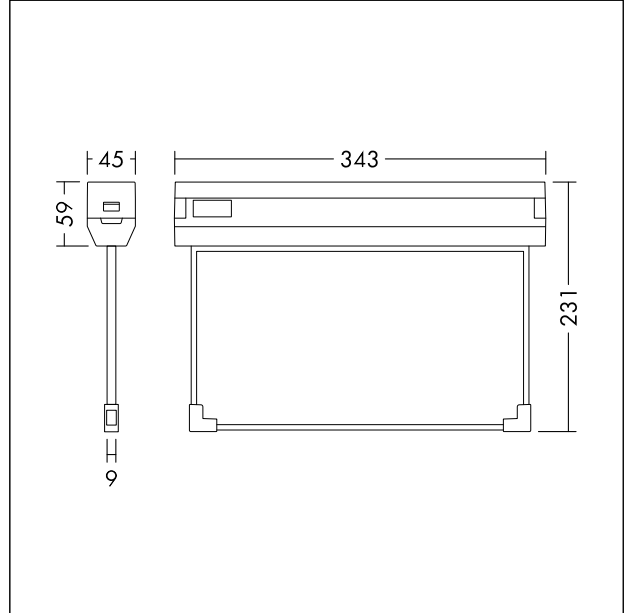

Exit Sign, Visibility 30M

LED Escape sign luminaire with local battery supply for 3 hour emergency lighting with Manual- and SelfTest(Autotest) function, Viewing range up to 30m, Compliant with DIN EN 1838 and DIN4844-1, easy to install with all in one mounting bracket for ceiling, wall, 90° mounting, including 4 pictograms (up, down, left, right), display of luminaire status via status LED, Lifetime: 50.000hrs @L80, protection class: IP40, Impact strength: IK03, Maintained and non-maintained mode, battery: LiFePO4 3,2V 1,5Ah, initial charging period: 24 hours. Dimensions: 343 x 45 x 231 mm, weight: 0.98 kg.

TE\_NINA\_F\_PERSP.jpg

TE\_NINA\_M\_30M.wmf

Light Distribution

STD - standard

TE\_NINA\_30M\_SELFTEST\_E3\_LIFEP04.ltd

- Light Source: LED
- Luminaire luminous flux\*: 70 lm
- Total emergency luminous flux: 16 lm
- Luminaire efficacy\*: 14 lm/W
- Colour Rendering Index min.: 80
- Correlated colour temperature\*: 5700 Kelvin
- Chromaticity tolerance (initial MacAdam): 5
- Rated median useful life\*: L80 50000h at 25°C
- Luminaire input power\*: 5.1 W Power factor = 0.5
- Standby Power\*: 0.25 W
- Charging power: 1.1 W
- Dimming: Fixed output
- Service life rating: 3 h
- Maintenance category CIE 97: D - Enclosed IP2X