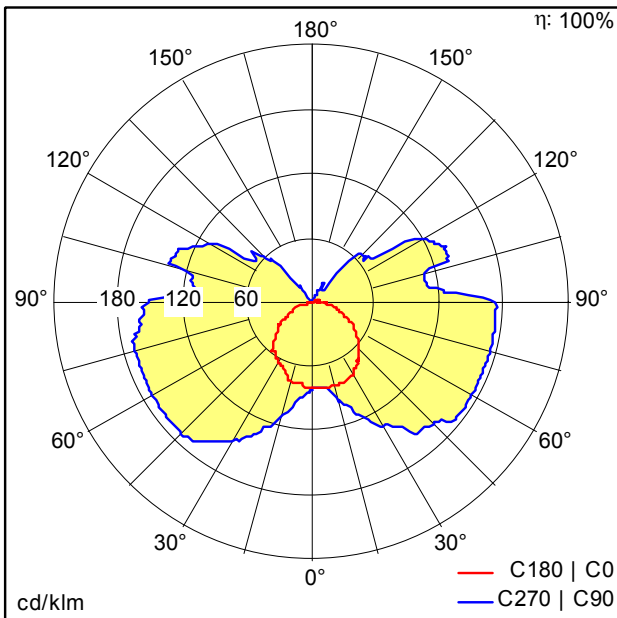

Exit Sign, Visibility 30M

LED Escape sign luminaire with local battery supply for 3 hour emergency lighting with Manual- and SelfTest(Autotest) function, Viewing range up to 30m, Compliant with DIN EN 1838 and DIN4844-1, easy to install with all in one mounting bracket for ceiling, wall, 90° mounting, including 4 pictograms (up, down, left, right), display of luminaire status via status LED, Lifetime: 50.000hrs @L80, protection class: IP40, Impact strength: IK03, Maintained and non-maintained mode, battery: LiFePO4 3,2V 1,5Ah, initial charging period: 24 hours. Dimensions: 343 x 45 x 231 mm, weight: 0.98 kg.

TE\_NINA\_F\_PERSP.jpg

TE\_NINA\_M\_30M.wmf

Light Distribution

STD - standard

TE\_NINA\_30M\_SELFTEST\_E3\_LIFEP04.ltd

- Light Source: LED
- Luminaire luminous flux\*: 70 lm
- Total emergency luminous flux: 16 lm
- Luminaire efficacy\*: 14 lm/W
- Colour Rendering Index min.: 80
- Correlated colour temperature\*: 5700 Kelvin
- Chromaticity tolerance (initial MacAdam): 5
- Rated median useful life\*: L80 50000h at 25°C
- Luminaire input power\*: 5.1 W Power factor = 0.5
- Standby Power\*: 0.25 W
- Charging power: 1.1 W
- Dimming: Fixed output
- Service life rating: 3 h
- Maintenance category CIE 97: D - Enclosed IP2X