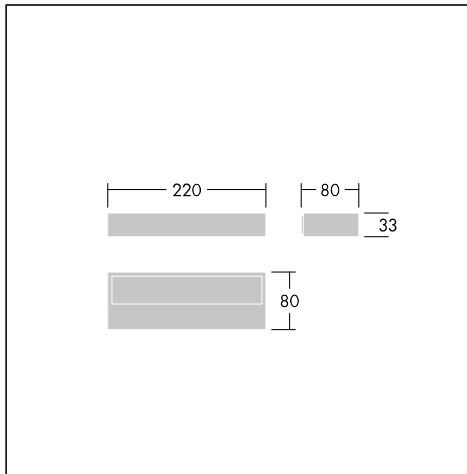

Material/Finish

Body and frame: die-cast aluminium EN AN 44700 and extruded ENAW 6060 housing (copper free) with high corrosion resistance and powdered painted close to RAL 9007 with corrosion resistance. Other RAL colours available on request.

Installation/Mounting

Upwards or downwards installation. Fix the plate to the wall with screws (not supplied). Connect the supply cable to the fast connector (supplied). Plug the fast connector and lock with the two Allen screws.

Specification

To specify state:

Elegant and universal wall mounted luminaires for wall or façade decorative lighting. Available in 2 sizes, one or two windows, IP65 protected, integral gear. Size 1: 220mm length, Size 2: 290mm length.

As Thorn Axyl Slim