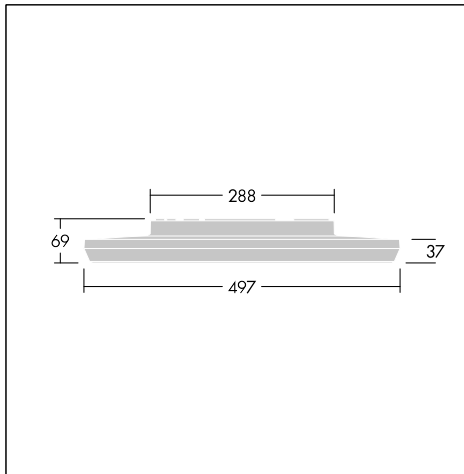

Photographs, line drawings and photometric data are representative only. For specific product detail please select an individual product.

96635525

Material/Finish

Body: polycarbonate in white, black or silver
Diffuser: opal polycarbonate

Elegant, slim, functional, and well-protected luminaire for installation on walls and ceilings. The elegant shape, with a height of only 69mm, is available in three dimensions (Ø320, Ø397mm & 497mm), in white, black, or silver bezel, each with 2 different lumen packages, in warm white (3000K) and cool white (4000K), CRI 80. Diffuse lighting distribution, also available with slight indirect lighting, generating both comfort and uniformity. IP54 and IK08 rated, ensuring a high level of protection. Lifetime: 50 000 hours L80. The emergency versions, E3 (3 hours manual test) and E3D (3 hours self/addressable test) come with a Lithium ION battery with 3 levels of protection and 3 years warranty. Available also with DALI, basicDIM, Microwave Sensor (wired Master/Slave), Bluetooth and mobile apps.
As Thorn Novaline Style.