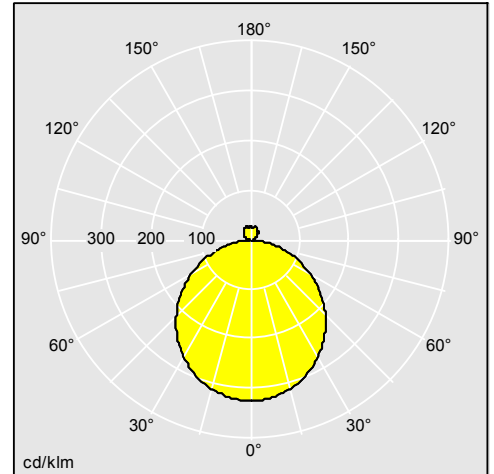

Photographs, line drawings and photometric data are representative only. For specific product detail please select an individual product.

96635525

Material/Finish

Body: polycarbonate in white, black or silver
Diffuser: opal polycarbonate

Elegant, slim, functional, and well-protected luminaire for installation on walls and ceilings. The elegant shape, with a height of only 69mm, is available in three dimensions (Ø320, Ø397mm & 497mm), in white, black, or silver bezel, each with 2 different lumen packages, in warm white (3000K) and cool white (4000K), CRI 80. Diffuse lighting distribution, also available with slight indirect lighting, generating both comfort and uniformity. IP54 and IK08 rated, ensuring a high level of protection. Lifetime: 50 000 hours L80. The emergency versions, E3 (3 hours manual test) and E3D (3 hours self/addressable test) come with a Lithium ION battery with 3 levels of protection and 3 years warranty. Available also with DALI, basicDIM, Microwave Sensor (wired Master/Slave), Bluetooth and mobile apps.
As Thorn Novaline Style.