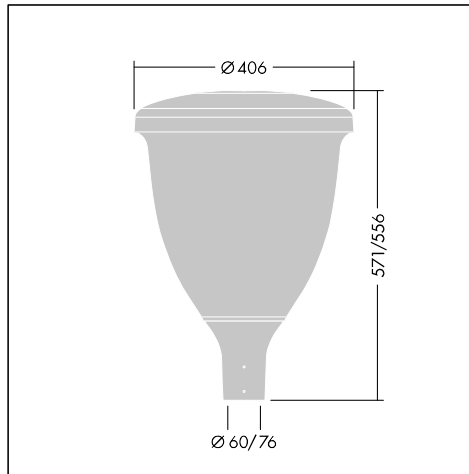

96631891

Material/Finish

Base and canopy: corrosion resistant die cast powder-coated aluminium (EN AC-44300) finished texturized anthracite grey (close to RAL7043) Via the configurator: Texturized light grey (GY), Black (BK) and 48 other RAL possibilities.

Corrosion class C5 according to ISO 9223: 2012.

Diffuser: UV stabilised polycarbonate semi-frosted or clear.

Internal reflector: highly reflective white.

Installation/Mounting

Post top mounting: on spigot/columns Ø60mm or Ø76mm. Low weight for ease of manipulation. Pre-wired for ease of installation, 1 tool. 120° fixing screws for perfect adjustment on the pole. Maintenance with access from above, 1 tool.

Specification

To specify state:

Decorative post top LED lantern, 2 enclosure finish, extensive optical, lumen and light distribution choice. Efficient R-PEC or A-PEC optic with a choice of light distributions for precise light placement with minimum waste of light. Comfortable for citizens, thanks to an optimized diffuser. Wide range of intelligent lighting control solutions: DALI2 dimmable(HFX), Bi-Power (BP), Constant Light Output (CLO), Bi-power Line (BPL), Light Reduction Twin Phases (LRT), Zhaga interface Up (ZU), Motion detection (MAS/SLA or MZ/SZ)

As Thorn Volupto