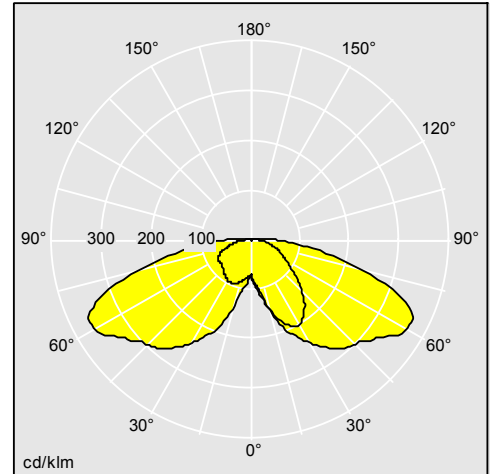

96631891

Material/Finish

Base and canopy: corrosion resistant die cast powder-coated aluminium (EN AC-44300) finished texturized anthracite grey (close to RAL7043) Via the configurator: Texturized light grey (GY), Black (BK) and 48 other RAL possibilities.

Corrosion class C5 according to ISO 9223: 2012.

Diffuser: UV stabilised polycarbonate semi-frosted or clear.

Internal reflector: highly reflective white.

Installation/Mounting

Post top mounting: on spigot/columns Ø60mm or Ø76mm. Low weight for ease of manipulation. Pre-wired for ease of installation, 1 tool. 120° fixing screws for perfect adjustment on the pole. Maintenance with access from above, 1 tool.

Specification

To specify state:

Decorative post top LED lantern, 2 enclosure finish, extensive optical, lumen and light distribution choice. Efficient R-PEC or A-PEC optic with a choice of light distributions for precise light placement with minimum waste of light. Comfortable for citizens, thanks to an optimized diffuser. Wide range of intelligent lighting control solutions: DALI2 dimmable(HFX), Bi-Power (BP), Constant Light Output (CLO), Bi-power Line (BPL), Light Reduction Twin Phases (LRT), Zhaga interface Up (ZU), Motion detection (MAS/SLA or MZ/SZ)

As Thorn Volupto