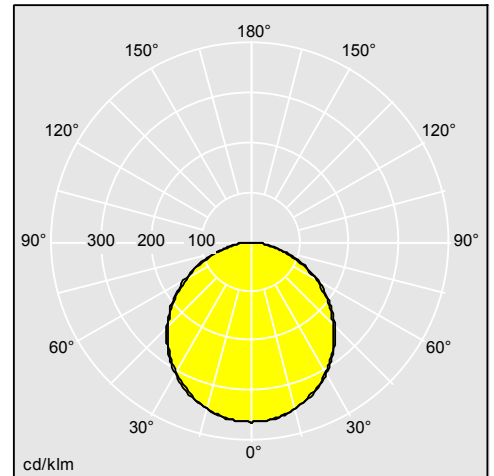

Durolight

Anti-vandal luminaires that withstand highly forceful impact while nevertheless operating reliably.

- Antiligature shape. In the case of Durolight, this means: 1.- Round corners (no sharp edges); 2.- Difficult access to the interior of the fitting; 3.- Tight space between fitting case and wall
- Highest IK rating: IK10 - 170Joules. Even during and after an act of vandalism, the light must not switch off but illuminate the area reliably
- Special Snake-Eye screws, a favourite of architects & designers in view of their aesthetic appearance. They provide a simple way to deter thieves and vandals and offer a practical solution to the problem of unauthorised relocation of items
- Gear tray replaceability: Rather than a contractor changing/replacing the whole fitting, here is an option to replace just the gear tray and leave the fitting installed, therefore saving valuable time

Photographs, line drawings and photometric data are representative only. For specific product detail please select an individual product.

96630885

Material/Finish

Body: 2mm sheet steel, painted white (RAL 9016)
 Gasket: non-ageing polyurethane foam
 Diffuser: impact resistant (3mm thick) opal polycarbonate
 Screws: tamper-resistant stainless steel, twin hole.