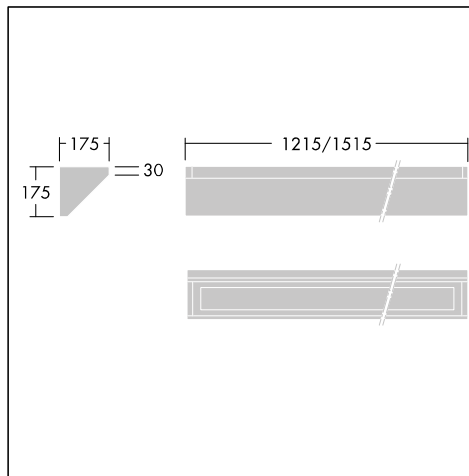

Durolight

Anti-vandal luminaires that withstand highly forceful impact while nevertheless operating reliably.

- Antiligature shape. In the case of Durolight, this means: 1.- Round corners (no sharp edges); 2.- Difficult access to the interior of the fitting; 3.- Tight space between fitting case and wall
- Highest IK rating: IK10 - 170Joules. Even during and after an act of vandalism, the light must not switch off but illuminate the area reliably
- Special Snake-Eye screws, a favourite of architects & designers in view of their aesthetic appearance. They provide a simple way to deter thieves and vandals and offer a practical solution to the problem of unauthorised relocation of items
- Gear tray replaceability: Rather than a contractor changing/replacing the whole fitting, here is an option to replace just the gear tray and leave the fitting installed, therefore saving valuable time

Photographs, line drawings and photometric data are representative only. For specific product detail please select an individual product.

96630885

Material/Finish

Body: 2mm sheet steel, painted white (RAL 9016)
 Gasket: non-ageing polyurethane foam
 Diffuser: impact resistant (3mm thick) opal polycarbonate
 Screws: tamper-resistant stainless steel, twin hole.

Specification

To specify state:

Anti-vandal LED luminaire for surface (wall or ceiling), recessed or corner mounting, in two lengths with lumen output up to 5400lm in two colour temperatures (3000/4000 K). Emergency and dimming options.