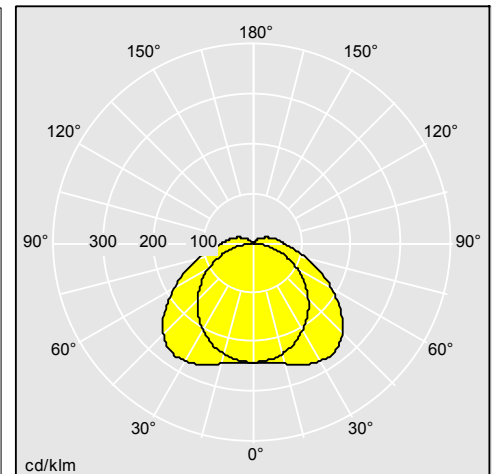

Photographs, line drawings and photometric data are representative only. For specific product detail please select an individual product.

96630756