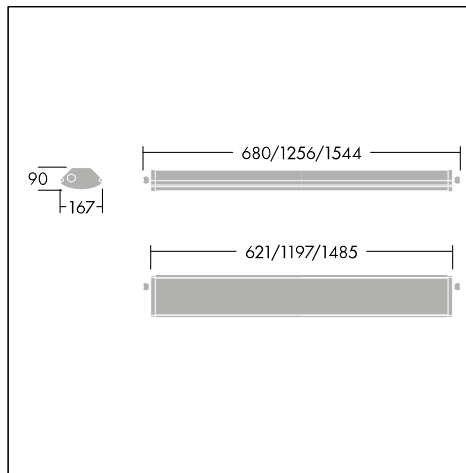

Photographs, line drawings and photometric data are representative only. For specific product detail please select an individual product.