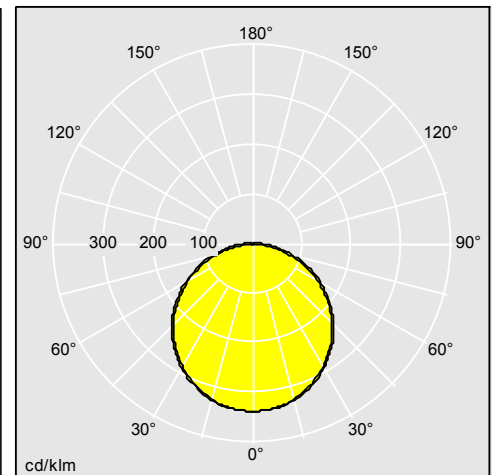

Photographs, line drawings and photometric data are representative only. For specific product detail please select an individual product.