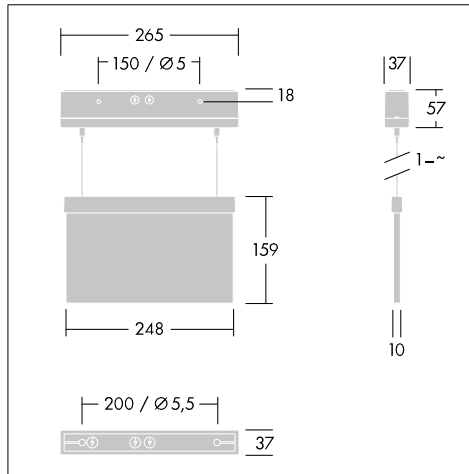

Material/Finish

Housing: white polycarbonate

Cover: transparent polycarbonate

Installation/Mounting

Tool-less 'Click' mounting after fitting the housing base

Specification

To specify state:

Flexible emergency luminaire for various mounting possibilities that can be even extended with an adapter. Only 37mm housing depth for state of the art design. Orderable as safety sign or safety luminaire. Manual, selftest, circuit controlled or SET009 (only central supply) version capability.

As Thorn Voyager Style.