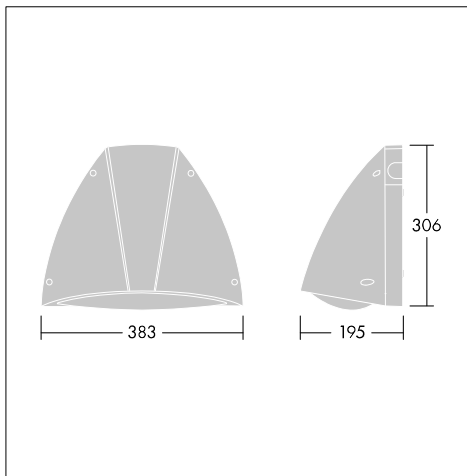

## Piazza II LED

**A robust IP65 outdoor wall mounted luminaire with a unique light distribution, ideal for building perimeter applications**

- IDA Dark Sky Approved
- \*IDA fixture seal of approval relates to  $\leq 3000$  K only and clear enclosures. Luminaires must be mounted as photometered.
- Unique photometrics with 3 metre forward light throw and 12 metre spacing - ideal for perimeter walkways
- Very low upward light throw with less than 2.5% ULOR
- Excellent 116 lm/W efficiency
- Easy installation, back mounted, BESA and surface mounted conduit compatible

Photographs, line drawings and photometric data are representative only. For specific product detail please select an individual product.

96666256