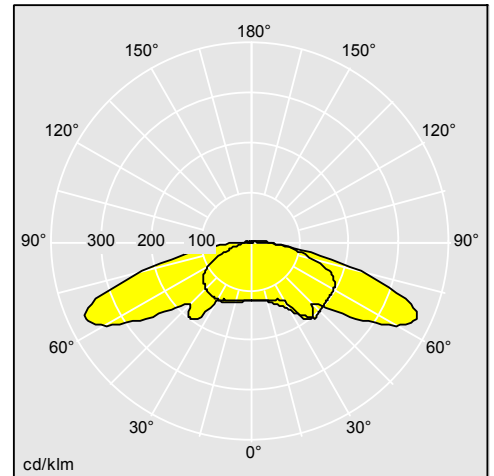

## Piazza II LED

**A robust IP65 outdoor wall mounted luminaire with a unique light distribution, ideal for building perimeter applications**

- IDA Dark Sky Approved
- \*IDA fixture seal of approval relates to  $\leq 3000$  K only and clear enclosures. Luminaires must be mounted as photometered.
- Unique photometrics with 3 metre forward light throw and 12 metre spacing - ideal for perimeter walkways
- Very low upward light throw with less than 2.5% ULOR
- Excellent 116 lm/W efficiency
- Easy installation, back mounted, BESA and surface mounted conduit compatible

Photographs, line drawings and photometric data are representative only. For specific product detail please select an individual product.

96666256