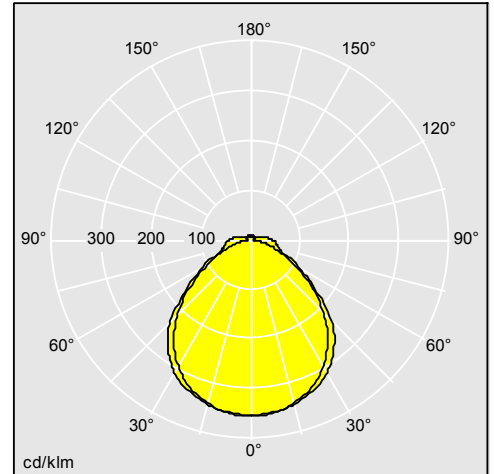

*Photographs, line drawings and photometric data are representative only. For specific product detail please select an individual product.*

96629272