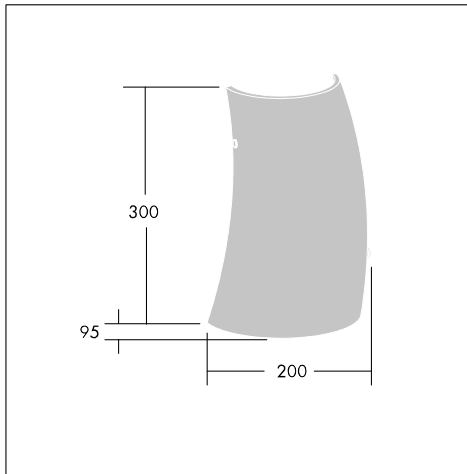

*Photographs, line drawings and photometric data are representative only. For specific product detail please select an individual product.*

### Material/Finish

Diffuser: Satin opal Triplex safety glass with chrome plated metal details.  
 Frame (wall mounted): White-painted metal.  
 Details: Chrome plated metal.