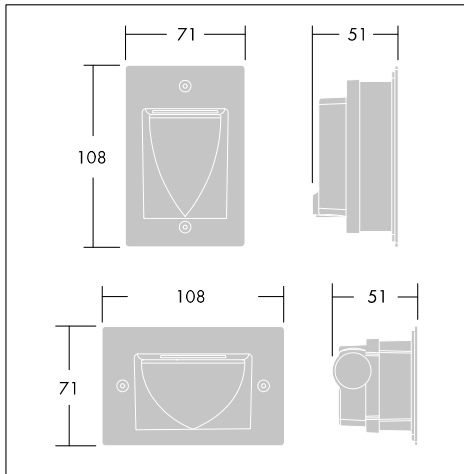

Jalon

A small and efficient wall recessed luminaire for outdoor and indoor guidance

- Suitable for outdoor and indoor pathways and stairs with wide asymmetrical light beams from small dimensions (71x108mm)
- Choice of vertical or horizontal versions and two colour temperatures
- Available complete with integral driver, LED light source and recessed box. The recessed box can also be ordered separately
- Polystyrene protection of the housing opening during installation

Photographs, line drawings and photometric data are representative only. For specific product detail please select an individual product.

96271421

Material/Finish

Body front: die-cast aluminium, painted sanded dark grey (close to RAL 9007). Silver grey (close to RAL 9006) and white (close to RAL 9003) available on request (minimum order of 10 pieces). Other RAL colours available on request (minimum order of 50 pieces).

Flexible cable clamp: TPE for 9mm cable diameter

Installation/Mounting

Suitable for wall recessed mounting using recessed box. Maximum 9mm cable entry through recessed box with supplied grommet. Recessed box supplied with protective insert for installation into concrete walls. Luminaire fixed with 2 Allen screws, maximum 1Nm torque.

Specification

To specify state:

Small wall recessed range for pathway and stair lighting offering high performance. In two design models (vertical and horizontal) and two colour temperature versions (3000K/4000K).