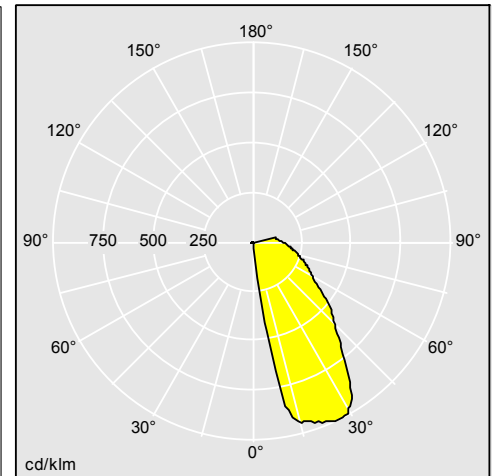

Jalon

A small and efficient wall recessed luminaire for outdoor and indoor guidance

- Suitable for outdoor and indoor pathways and stairs with wide asymmetrical light beams from small dimensions (71x108mm)
- Choice of vertical or horizontal versions and two colour temperatures
- Available complete with integral driver, LED light source and recessed box. The recessed box can also be ordered separately
- Polystyrene protection of the housing opening during installation

Photographs, line drawings and photometric data are representative only. For specific product detail please select an individual product.

96271421

Material/Finish

Body front: die-cast aluminium, painted sanded dark grey (close to RAL 9007). Silver grey (close to RAL 9006) and white (close to RAL 9003) available on request (minimum order of 10 pieces). Other RAL colours available on request (minimum order of 50 pieces).