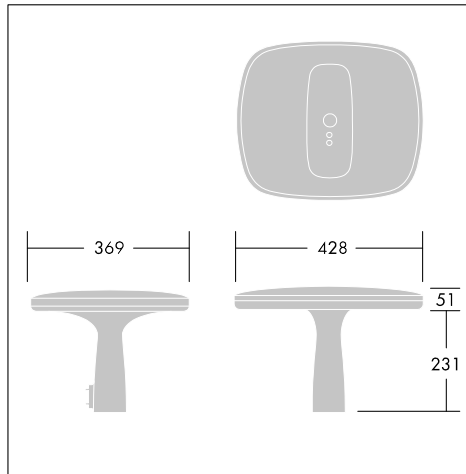

FleXity

Tiny post-top lantern offering comfort and performance

- Available with opal diffuser for comfortable lighting or clear enclosure for best performances
- Respectful of its environment with zero upward lighting with clear enclosure
- Choice of dimming options and controls to reduce energy consumption: DALI2, Bi-power
- Zd4i certified on request
- Ease of installation thanks to very low weight and pre-wiring

Photographs, line drawings and photometric data are representative only. For specific product detail please select an individual product.

96270788

Material/Finish

Canopy and base die cast aluminium (AS9U3, LM24 equivalent, EN AC-47100, standard corrosion class C3).

Diffuser: clear UV stabilised PC

Screw fixings: stainless steel

Finish: texturised anthracite (close to RAL7043), Choice of RAL colors via the configurator.

Installation/Mounting

Suitable for mounting on column Ø76mm or Ø60mm, spigot internal length: 75mm. Recommended height: 3/6m. Equipped with cable gland or pre-wired with HO7RNF cable. Spare driver available. Delivered ready to install, complete with factory fitted integral gear tray, all supplied in a single carton.

Specification

To specify state:

A low weight post-top decorative lantern with 2 different enclosures : one opal for diffused light and comfort, one with clear enclosure for performance and no upward lighting emission: ULOR 0. A choice of optics, controls and connectivity with Zhaga interface addressing urban applications like parks, plazas and residential streets.