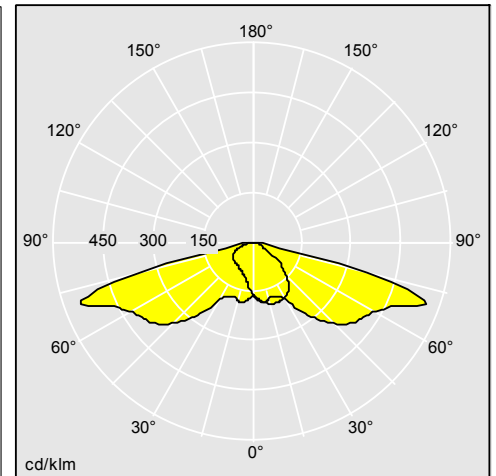

Photographs, line drawings and photometric data are representative only. For specific product detail please select an individual product.

96270788

Material/Finish

Canopy and base die cast aluminium (AS9U3, LM24 equivalent, EN AC-47100, standard corrosion class C3).