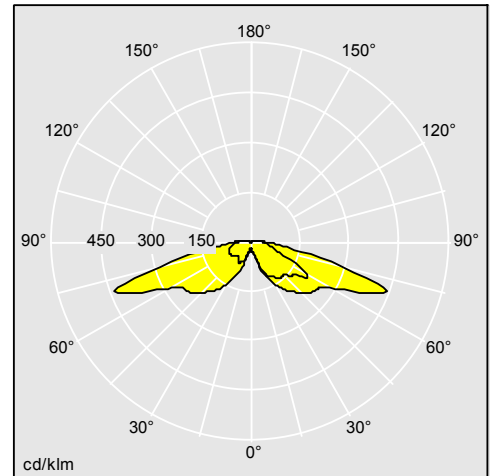

Thor Bollard

Elegant vandal resistant bollard with high performance optic offering a comfortable light and energy saving solutions

- Best in class LED optic provides a comfortable, low glare direct and indirect light with asymmetric or symmetric distribution, sympathetic to users with a lower viewing angle
- Durable and vandal resistant (IK10 40 joules for the slim version)
- Bi power dimming and presence detection options reduce energy consumption
- Available in two sizes – slim and wide – with the wide version also suitable for use as street furniture

Photographs, line drawings and photometric data are representative only. For specific product detail please select an individual product.

96264246

Material/Finish

Column and base: aluminium

Canopy: die-cast aluminum (EN AC-47100, standard corrosion class C3).