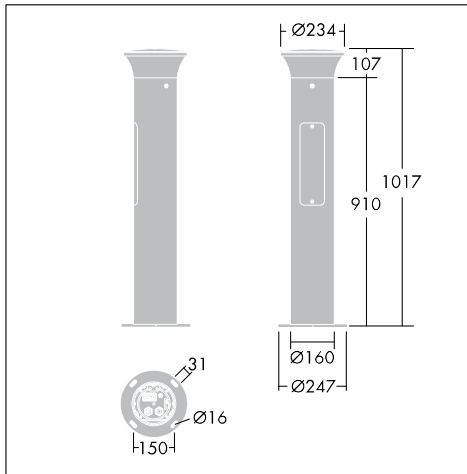

Thor Bollard

Elegant vandal resistant bollard with high performance optic offering a comfortable light and energy saving solutions

- Best in class LED optic provides a comfortable, low glare direct and indirect light with asymmetric or symmetric distribution, sympathetic to users with a lower viewing angle
- Durable and vandal resistant (IK10 40 joules for the slim version)
- Bi power dimming and presence detection options reduce energy consumption
- Available in two sizes – slim and wide – with the wide version also suitable for use as street furniture

Photographs, line drawings and photometric data are representative only. For specific product detail please select an individual product.

96264246

Material/Finish

Column and base: aluminium

Canopy: die-cast aluminum (EN AC-47100, standard corrosion class C3).

Diffuser: clear anti UV Polycarbonate

Reflector: white Polycarbonate

Gear Box: Polypropylene

Canopy and Column colour: powder coated dark grey (close to 7043)

Installation/Mounting

Slim version: suitable for Root and Flange mounting: 4 x anchor bolts M14 (96009822 to be ordered separately), spacing: 150mm.

Wide version: suitable for Flange mounting: 4 x anchor bolts M14 (to be ordered separately), spacing: 200mm.

Ready to install: prewired fittings to be connected with a connection box (to be ordered separately) through the anti vandal access door (via Torx hollow T30)