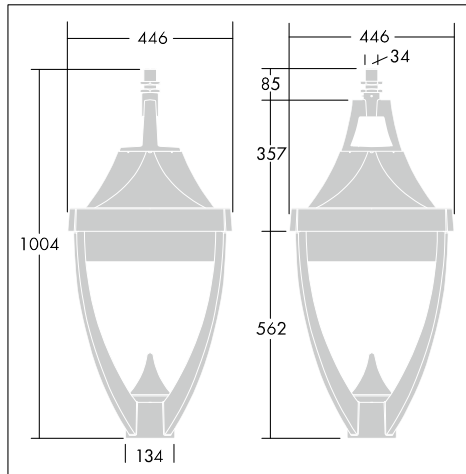

Legend

A modern heritage post-top or suspended lantern upgraded with high performance light engines

- IDA Dark Sky Approved
- *IDA fixture seal of approval relates to ≤ 3000 K only and clear enclosures. Luminaires must be mounted as photometered. Models without illuminated top cap only.
- Beautiful aesthetics with the post top and suspended versions now almost identical for consistency
- Available with LEDs (3800/5000lm) for retrofits and more CPO versions
- Compatible with Bi power, DALI and Telea, providing advanced dimming and control to reduce energy consumption
- The post top lantern is now D60 as standard and available with or without an illuminated top cap

Photographs, line drawings and photometric data are representative only. For specific product detail please select an individual product.

96262562

Material/Finish

Body: die-cast aluminium (EN AC-44300), powder coated grey 900 textured finish (close to RAL 7043)
 Enclosure: flat toughened glass
 Reflector: highly reflective anodised aluminium
 Standard corrosion class C5 according to ISO 9223: 2012.

Installation/Mounting

Post-top mounted (MTP) version on shaft through 3xM8 stainless steel screws on poles with D60mm x 100mm spigot.
 Suspended (MSU) version fixed through with a 34G threaded tube. Recommended mounting heights: 4 to 6m.

Brackets:

BILAM brackets fit post-top columns $\varnothing 60$ mm and suspended ($\varnothing 34$ mm) version with single or double arm. It exists also as wall mounted bracket. Aluminium with steel fixing shaft. Constituted with a $\varnothing 60$ mm aluminium tube, with a rectangular form (80x40mm) sustaining the lantern and two others decorative streamlined line.