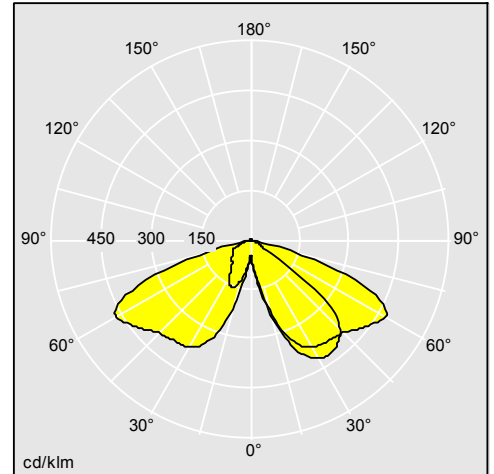

96262562

Material/Finish

Body: die-cast aluminium (EN AC-44300), powder coated grey 900 textured finish (close to RAL 7043)
Enclosure: flat toughened glass
Reflector: highly reflective anodised aluminium
Standard corrosion class C5 according to ISO 9223: 2012.

Installation/Mounting

Post-top mounted (MTP) version on shaft through 3xM8 stainless steel screws on poles with D60mm x 100mm spigot.
Suspended (MSU) version fixed through with a 34G threaded tube. Recommended mounting heights: 4 to 6m.

Brackets:

BILAM brackets fit post-top columns $\varnothing 60$ mm and suspended ($\varnothing 34$ mm) version with single or double arm. It exists also as wall mounted bracket. Aluminium with steel fixing shaft. Constituted with a $\varnothing 60$ mm aluminium tube, with a rectangular form (80x40mm) sustaining the lantern and two others decorative streamlined line.

EIFFEL mid-pole brackets fit $\varnothing 60$ mm cylindrical-tapered columns via a mounting plate with 2 fixing holes at 220mm centres. Available to receive lanterns in post-top ($\varnothing 60$ mm) or suspended ($\varnothing 34$ mm) versions with single or double arm. Aluminium with steel fixing shaft. Console for a lateral mounting on a conical-cylinder steel post, fixed by two screws M8-40 on two holes $\varnothing 11$ mm.

Specification

To specify state:

Post-top or suspended 4 arm lantern in die-cast aluminium painted in dark grey, flat toughened glass, with aluminium reflector embodied in an IP65 compartment. Decorative light emission on the top of the lantern / ULOR 0.

As Thorn Legend.