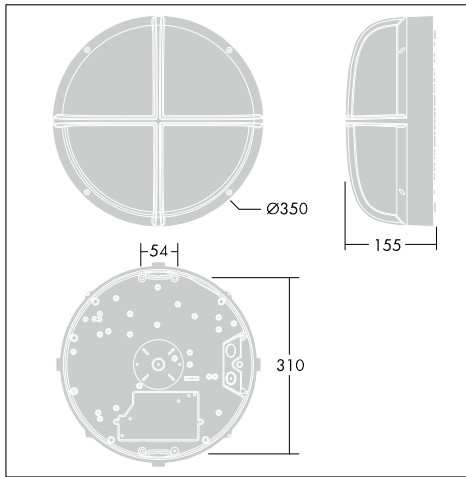

EyeKon LED

Energy efficient, robust and impact resistant LED bulkheads

- Available in two sizes, four designs and three colour options
- Lumen packages from 400 to 1550 lumens giving options for wider spacing without leaving dark areas
- Presence detection that will switch on when sensor is activated, illuminating the area
- Corridor function that will dim to 10% and switch to 100% when the area is occupied, thus maximising energy savings

Photographs, line drawings and photometric data are representative only. For specific product detail please select an individual product.

96665910

Material/Finish

Housing and decorative feature (bezel, cross, halo and visor): die-cast aluminium (EN AC-44300, standard corrosion class: C3).

Diffuser: opal polycarbonate

Reflector in aluminium for Visor/Halo, sheet steel for Bezel/Cross

Gaskets: extruded silicone rubber sponge

Installation/Mounting

Suitable for wall or ceiling mounting with central BESA provision and four fixing points (2 horizontal holes to aid adjustment, additional holes for security or uneven surfaces). Two cable entries to rear or side (not for conduit use) into 3 way terminal block (2x2.5mm²) (4 way for E3 versions, 6 way for E3TX versions). Looping possible. Separate gear tray secures with two screws. Tamper proof screws, Torx key supplied with every luminaire.

Specification

To specify state:

Surface mounted bulkhead with die-cast black/silver grey/anthracite/white aluminium body and opal polycarbonate diffuser. IP65, IK10 double wall design that will conceal cable from view. Round large/small with bezel/cross/halo-visor/visor. With emergency/presence sensor/energy saving options.