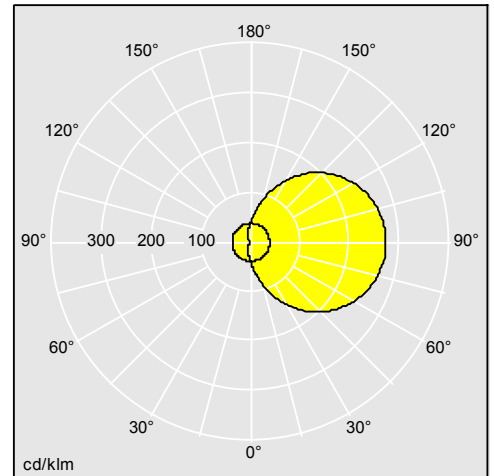

96665910

Material/Finish

Housing and decorative feature (bezel, cross, halo and visor): die-cast aluminium (EN AC-44300, standard corrosion class: C3).

Diffuser: opal polycarbonate

Reflector in aluminium for Visor/Halo, sheet steel for Bezel/Cross

Gaskets: extruded silicone rubber sponge

Installation/Mounting

Suitable for wall or ceiling mounting with central BESA provision and four fixing points (2 horizontal holes to aid adjustment, additional holes for security or uneven surfaces). Two cable entries to rear or side (not for conduit use) into 3 way terminal block (2x2.5mm²) (4 way for E3 versions, 6 way for E3TX versions). Looping possible. Separate gear tray secures with two screws. Tamper proof screws, Torx key supplied with every luminaire.

Specification

To specify state:

Surface mounted bulkhead with die-cast black/silver grey/anthracite/white aluminium body and opal polycarbonate diffuser. IP65, IK10 double wall design that will conceal cable from view. Round large/small with bezel/cross/halo-visor/visor. With emergency/presence sensor/energy saving options.

As Thorn EyeKon LED