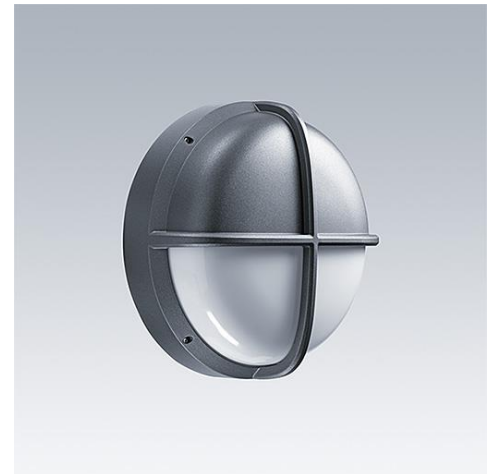

EyeKon LED

Energy efficient, robust and impact resistant LED bulkheads

- Available in two sizes, four designs and three colour options
- Lumen packages from 400 to 1550 lumens giving options for wider spacing without leaving dark areas
- Presence detection that will switch on when sensor is activated, illuminating the area
- Corridor function that will dim to 10% and switch to 100% when the area is occupied, thus maximising energy savings

Photographs, line drawings and photometric data are representative only. For specific product detail please select an individual product.

96665910

Material/Finish

Housing and decorative feature (bezel, cross, halo and visor): die-cast aluminium (EN AC-44300, standard corrosion class: C3).

Diffuser: opal polycarbonate

Reflector in aluminium for Visor/Halo, sheet steel for Bezel/Cross

Gaskets: extruded silicone rubber sponge

Installation/Mounting

Suitable for wall or ceiling mounting with central BESA provision and four fixing points (2 horizontal holes to aid adjustment, additional holes for security or uneven surfaces). Two cable entries to rear or side (not for conduit use) into 3 way terminal block (2x2.5mm²) (4 way for E3 versions, 6 way for E3TX versions). Looping possible. Separate gear tray secures with two screws. Tamper proof screws, Torx key supplied with every luminaire.

Specification

To specify state:

Surface mounted bulkhead with die-cast black/silver grey/anthracite/white aluminium body and opal polycarbonate diffuser. IP65, IK10 double wall design that will conceal cable from view. Round large/small with bezel/cross/halo-visor/visor. With emergency/presence sensor/energy saving options.