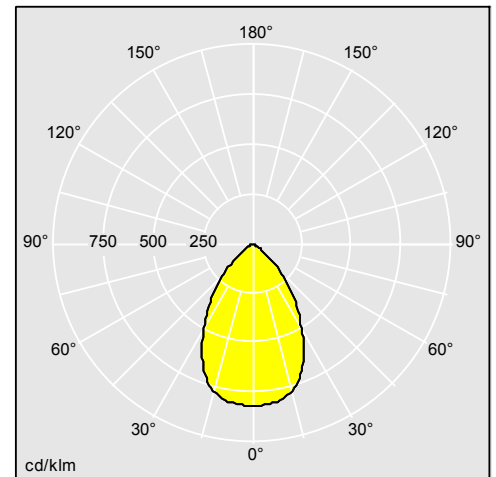

Photographs, line drawings and photometric data are representative only. For specific product detail please select an individual product.