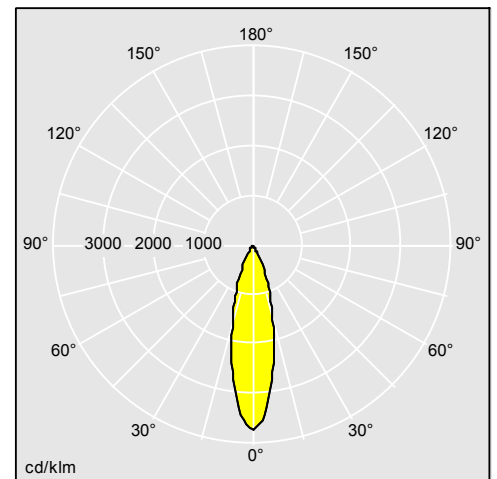

96108678

Material/Finish

Housing: Die-cast aluminium
Colour: Black or white microtextured paint
Fronting: Black
Reflector: Aluminium sputtered PC reflector

Installation/Mounting

3GU version: spotlight can be installed and de-installed tool free via 3-phase track adapter
Wall mounting not permitted; not suitable for point outlet
CONTUS version: spotlight fixed via CONTUS to the trunking using CLIX technology

Specification

To specify state:

LED spotlight with stabilised colour temperature (warm white / cool white), optimised for high-output accent lighting. Switchable luminaire, correlated colour temperature is 3000/4000K with CRI>90 and a chromaticity tolerance of 3. Lifetime is 50,000 hours (L70). Spotlight rotatable through 360° and pivotable through 90°. Aluminium sputtered PC reflector, highly specular, iridescence-free, designed to be interchangeable and retrofitted.

3GU version: can be installed and de-installed tool-free via 3-phase track adapter

CONTUS version: spotlight fixed via CONTUS adapter plate to the trunking using CLIX technology

As Thorn Graffiti