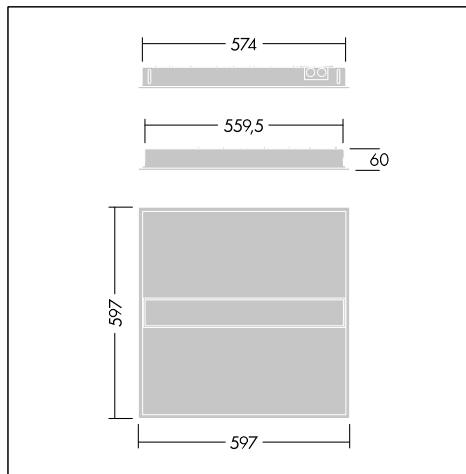

IQ Beam

Brightly balanced recessed ceiling light

- **Design:** It's clear linear design and distinct light make IQ Beam is a real looker. And with its integrated features and clean exterior, it appears both classic and, at the same time, innovative.
- **Optic:** With up to 140 lm/W, UGR<19 and CRI>90 the MPT version is a performance luminaire for office and education applications. The MPT-F version features an additional micro diffusor foil for better comfort; ideal for corridors and other gathering areas.
- **Installation:** Combining intelligent design features with microprism optics lead to a brilliant enhancement for wide-ranging refurbishment projects and cuts an excellent figure in virtually any setting from offices to far-reaching secondary spaces.

Photographs, line drawings and photometric data are representative only. For specific product detail please select an individual product.

92928077

Material/Finish

Diffuser: polycarbonate

Body: highly reflective white steel coffer