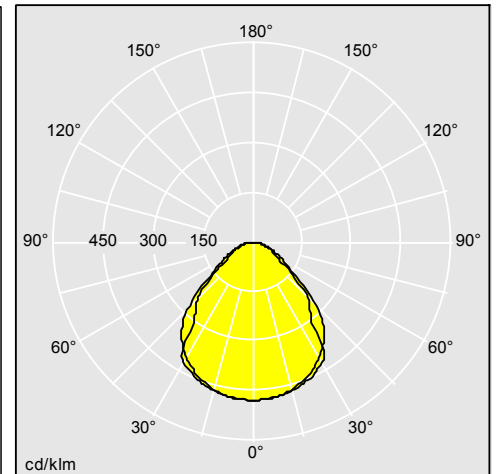

IQ Beam

Brightly balanced recessed ceiling light

- **Design:** It's clear linear design and distinct light make IQ Beam is a real looker. And with its integrated features and clean exterior, it appears both classic and, at the same time, innovative.
- **Optic:** With up to 140 lm/W, UGR<19 and CRI>90 the MPT version is a performance luminaire for office and education applications. The MPT-F version features an additional micro diffusor foil for better comfort; ideal for corridors and other gathering areas.
- **Installation:** Combining intelligent design features with microprism optics lead to a brilliant enhancement for wide-ranging refurbishment projects and cuts an excellent figure in virtually any setting from offices to far-reaching secondary spaces.

Photographs, line drawings and photometric data are representative only. For specific product detail please select an individual product.

92928077

Material/Finish

Diffuser: polycarbonate

Body: highly reflective white steel coffer