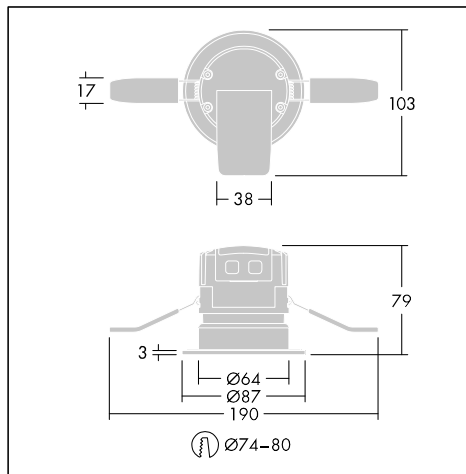

## Chalice 74

The IP65 and fire-rated downlight completes our Chalice range with a smaller size for demanding environments

- IP65 from below for installation in moist environments like bathrooms
- Tool-free and flexible installation with completely detachable connector box
- Exchangeable lens and bezel for customisation on site

Photographs, line drawings and photometric data are representative only. For specific product detail please select an individual product.

96631506

Luminaire is available in two lumen packages 550lm and 900lm.

Overall height <100mm and a cut out of 74-80mm. Lifetime is 50,000 hours (L70) at Ta 25°C.

As Thorn Chalice 74