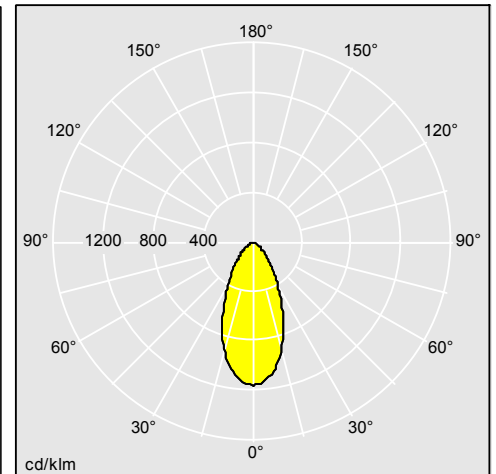

Photographs, line drawings and photometric data are representative only. For specific product detail please select an individual product.

96631506