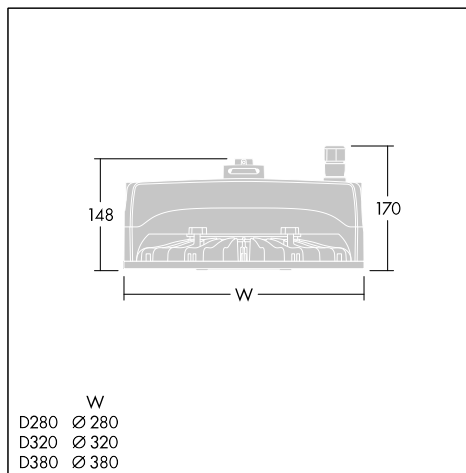

Photographs, line drawings and photometric data are representative only. For specific product detail please select an individual product.

96636377