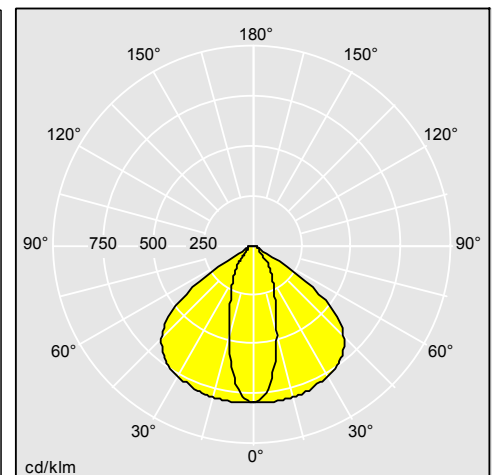

Photographs, line drawings and photometric data are representative only. For specific product detail please select an individual product.

96636377