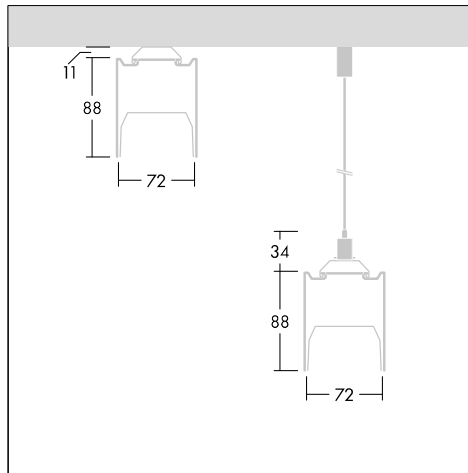

96631999

Material/Finish

Body: extruded aluminium with powder coated finish
Cover: opal (PM) / LRO
End-cap: aluminium with powder coated finish

Installation/Mounting

Suitable for recessed, surface or suspended mounting. Optional installation kits are needed for recessed installation, springs for surface mounted installation or a suspension kit for suspended installation. Electrical feed in from the back of the luminaire with terminal block on LED-batten. Electrical connection between the LED-battens is done via simple connection with the through wiring set and the mechanical connection with metal connector inside the channel. Possible arrangement in lines as well with corners in L, U and square shapes with opal (PM) cover, LRO only in linear lines.

Specification

To specify state:

A flexible LED lightline with aluminium body and opal (PM) and LRO diffuser. Lengths of 600, 1200 and 1800 mm for single luminaire in modular ceilings as well as 1000, 1250, 1500, 1750, 2000 and 3000 mm for recessed plasterboard, recessed modular, surface mounted and suspended installation. Corner length are 541 (frameless), 546 (Slim Frame - FS) and 553 mm (Wide Frame - F). Efficiency up to 92 lm/W. Can be individual or continuous mounted. Provides lumen package of up to 1760 lm/m.

As Thorn Equaline.