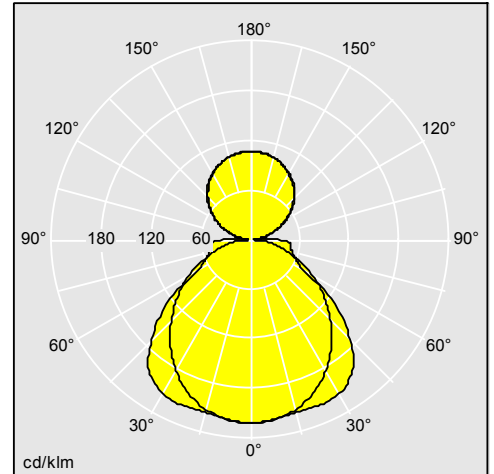

*Photographs, line drawings and photometric data are representative only. For specific product detail please select an individual product.*

96645149