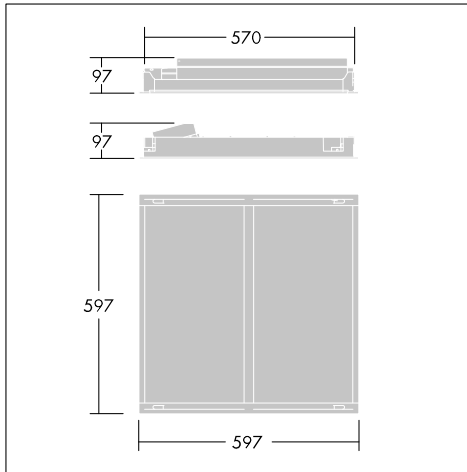

Photographs, line drawings and photometric data are representative only. For specific product detail please select an individual product.

96628136

Material/Finish

Frame and end caps: polycarbonate
 Diffuser: polycarbonate, aluminium designed heatsink
 Body: highly reflective steel coffer
 Gear tray: pre-coated white steel

Installation/Mounting

Suitable for lay in, with accessory suitable for pull up into concealed grid and plasterboard ceilings.

Specification

To specify state:

A lightweight recessed luminaire for exposed T, plasterboard and concealed grid systems with MV tech optic. LED indirect light source. 3000K/4000K colour temperature, CRI>80 and a lifetime of 50 000 hours @ L90 Ta 25°C including high efficiency at 103 Llm/W, UGR<19. With control systems, PIR, MWS, BC.