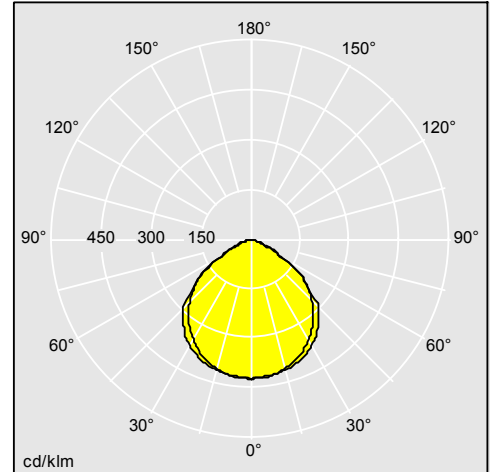

Photographs, line drawings and photometric data are representative only. For specific product detail please select an individual product.

96628136

Material/Finish

Frame and end caps: polycarbonate
 Diffuser: polycarbonate, aluminium designed heatsink
 Body: highly reflective steel coffer
 Gear tray: pre-coated white steel